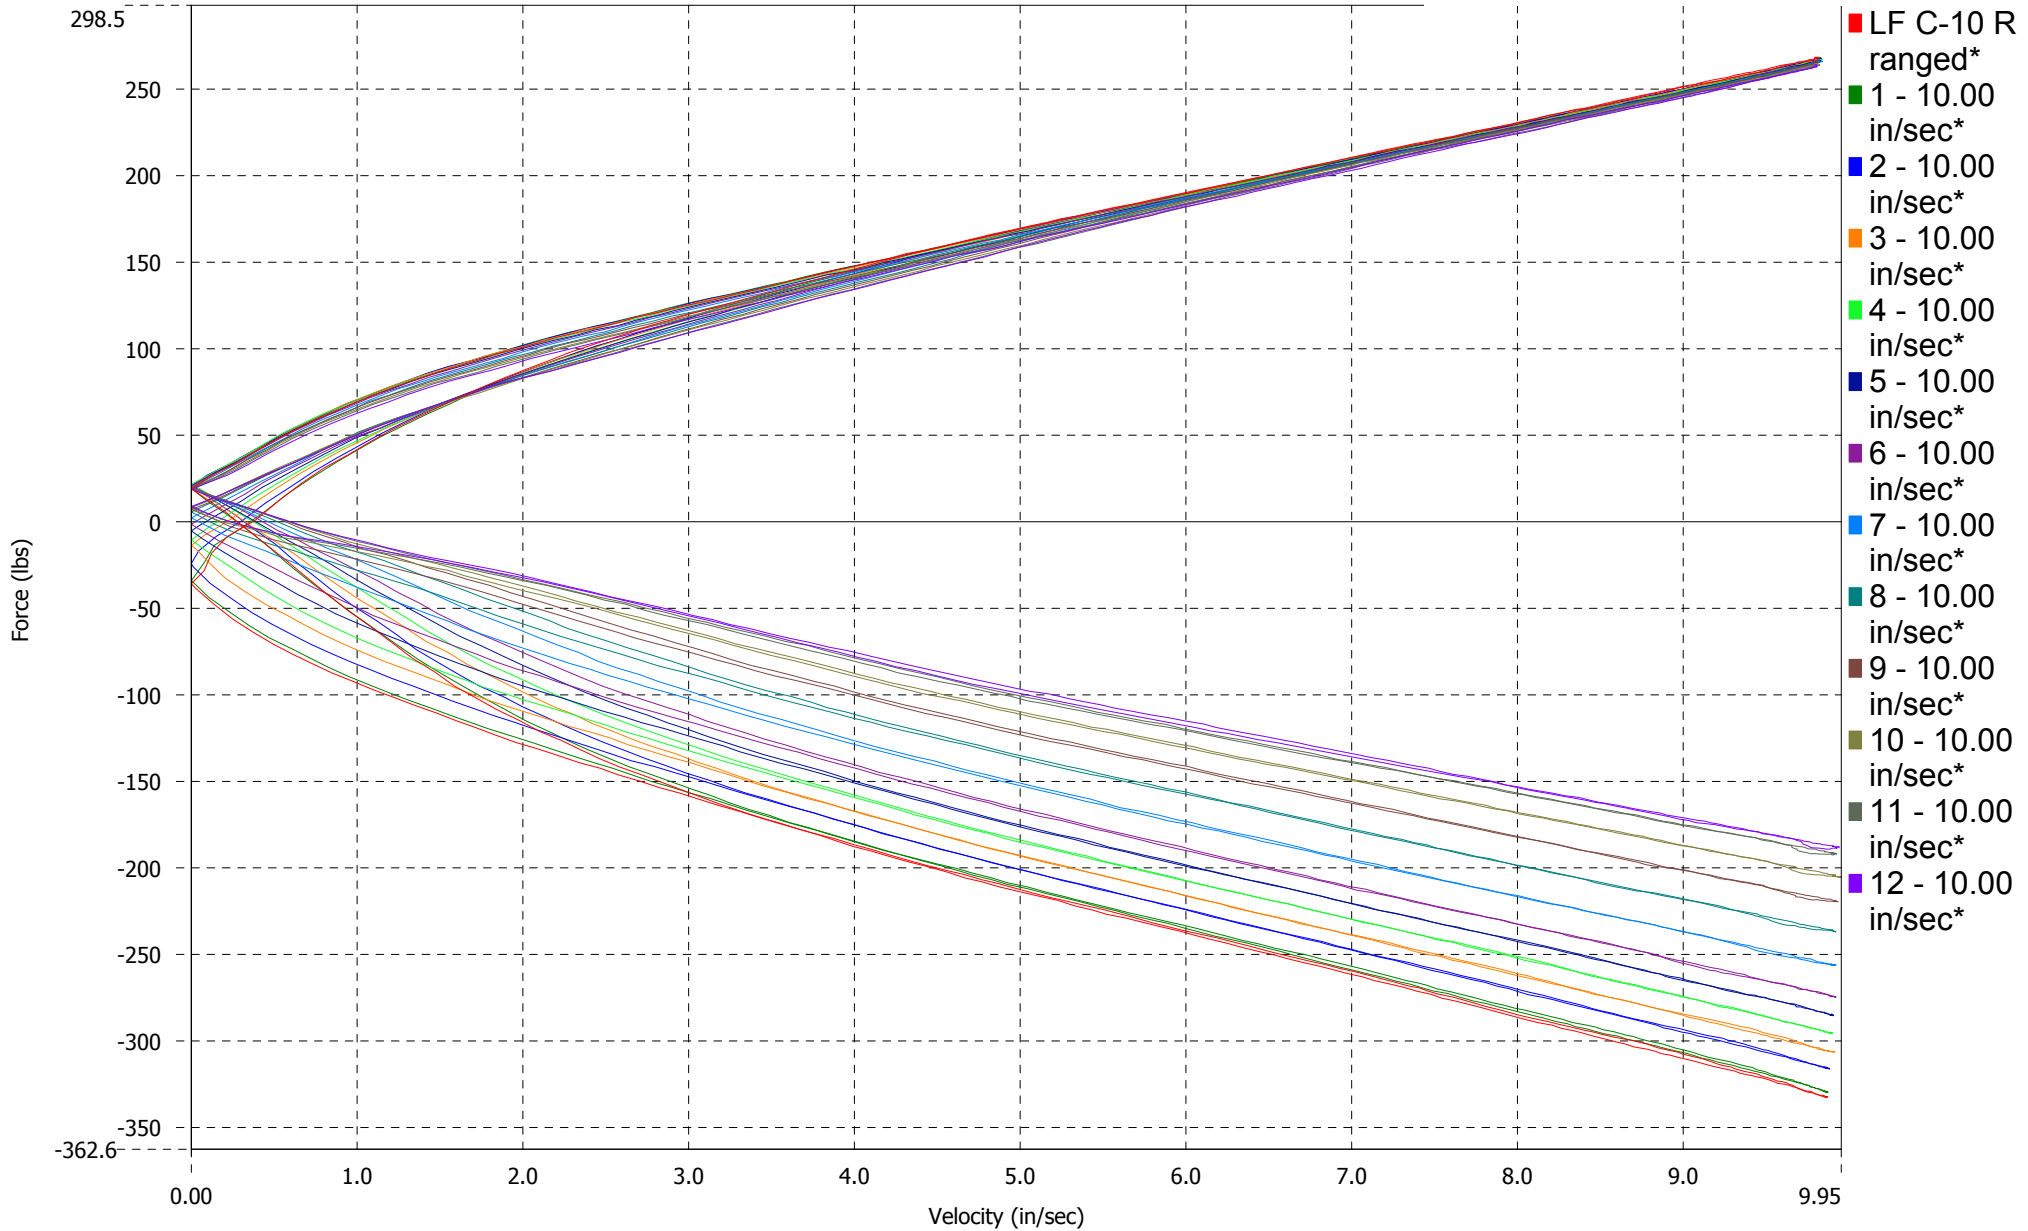

Force Vs. Absolute Velocity

World Speed Motorsports
Formula Speed 2.0 Ohlins TTX36
Front damper comp: -10 Reb: ranged